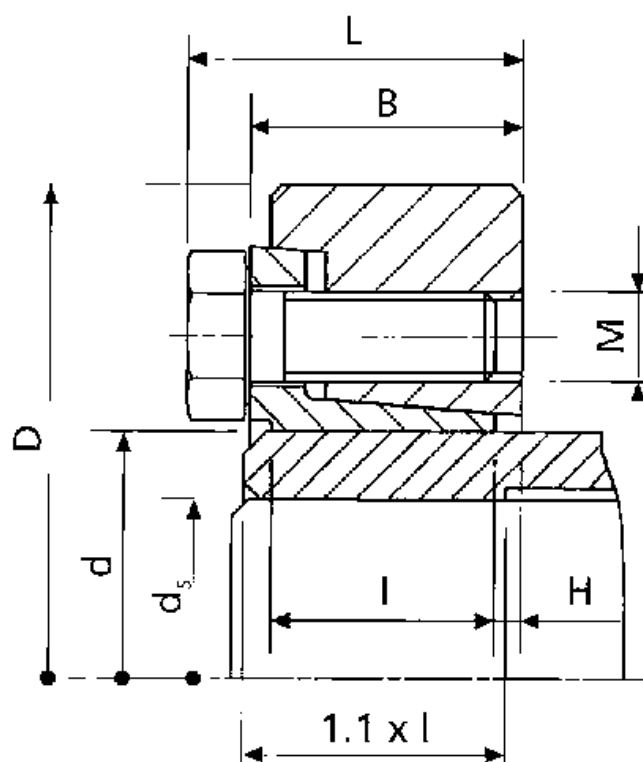

Article number: 437900085

Description: Rota-fix shaft-hub connection SA 85

## Measures

B mm	= 38.0	M mm	= M10
d H8 mm	= 85	T N m torque	= 5500
D mm	= 155.0	Ts N m bolt tightening torque	= 60
ds mm	= 65		
F kN torque	= 169		
H	= 4.0		
I mm	= 31.5		
L mm	= 45.0		